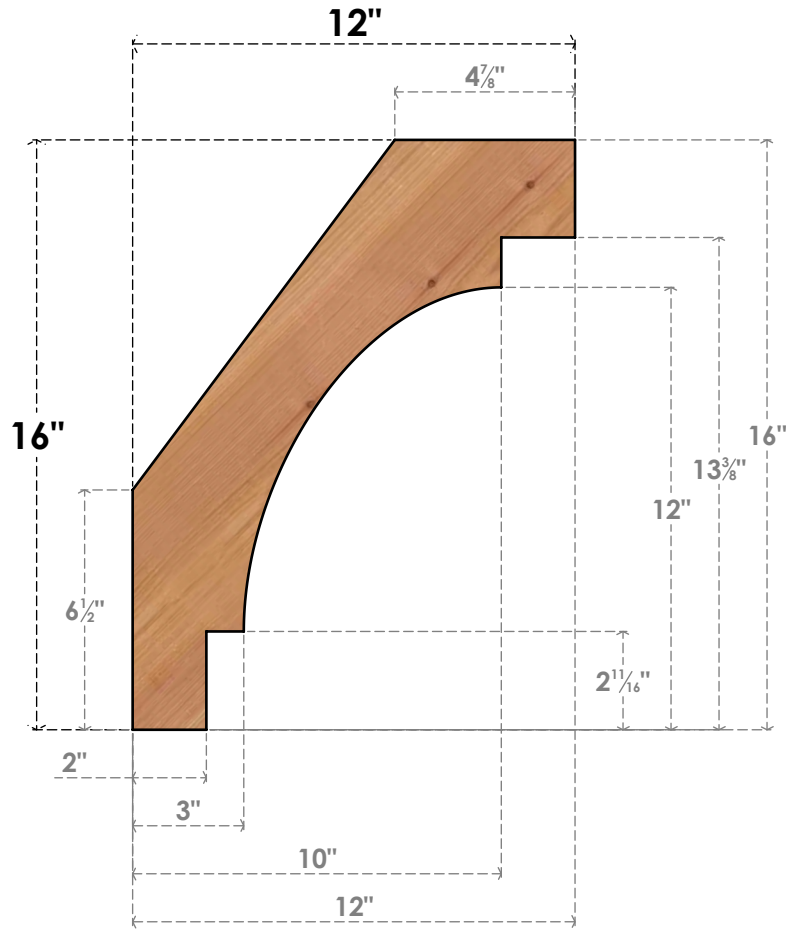

# BRC04X12X16MRC00SWR

3 1/2"W X 12"D X 16"H MERCED SMOOTH BRACE, WESTERN RED CEDAR

**SIDE**

**FRONT**

EKENA MILLWORK  
 2300 WEST MAIN ST.  
 CLARKSVILLE, TX 75426  
 TOLL FREE: 866-607-0453  
 WWW.EKENAMILLWORK.COM

**NOTES**

1. INSTALLATION TO BE COMPLETED IN ACCORDANCE WITH MANUFACTURER'S SPECIFICATIONS.
2. DRAWING MAY NOT BE TO SCALE
3. THIS DRAWING IS INTENDED FOR DESIGN AND PLANNING PURPOSES ONLY.
4. ALL INFORMATION CONTAINED HEREIN WAS CURRENT AT THE TIME OF DEVELOPMENT BUT MUST BE REVIEWED AND APPROVED BY THE PRODUCT MANUFACTURER TO BE CONSIDERED ACCURATE.
5. PRODUCTS ARE NOT KILN DRIED. THIS ITEM IS UNIQUE AND WILL CONTAIN THE NATURAL VARIATIONS THAT THE WOOD SPECIES OFFERS. THIS MAY RESULT IN VARIATIONS UP TO 1/4"