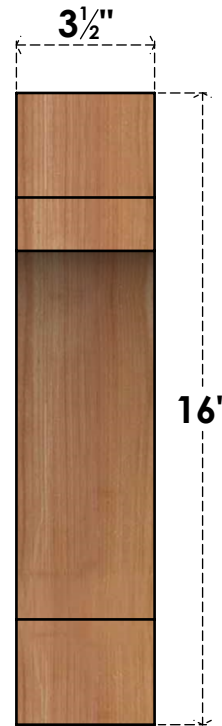

# BRC04X12X16MRC00SWR

3 1/2"W X 12"D X 16"H MERCED SMOOTH BRACE, WESTERN RED CEDAR

**SIDE**

**FRONT**

EKENA MILLWORK  
 2300 WEST MAIN ST.  
 CLARKSVILLE, TX 75426  
 TOLL FREE: 866-607-0453  
 WWW.EKENAMILLWORK.COM

**NOTES**

1. INSTALLATION TO BE COMPLETED IN ACCORDANCE WITH MANUFACTURER'S SPECIFICATIONS.
2. DRAWING MAY NOT BE TO SCALE
3. THIS DRAWING IS INTENDED FOR DESIGN AND PLANNING PURPOSES ONLY.
4. ALL INFORMATION CONTAINED HEREIN WAS CURRENT AT THE TIME OF DEVELOPMENT BUT MUST BE REVIEWED AND APPROVED BY THE PRODUCT MANUFACTURER TO BE CONSIDERED ACCURATE.
5. PRODUCTS ARE NOT KILN DRIED. THIS ITEM IS UNIQUE AND WILL CONTAIN THE NATURAL VARIATIONS THAT THE WOOD SPECIES OFFERS. THIS MAY RESULT IN VARIATIONS UP TO 1/4"